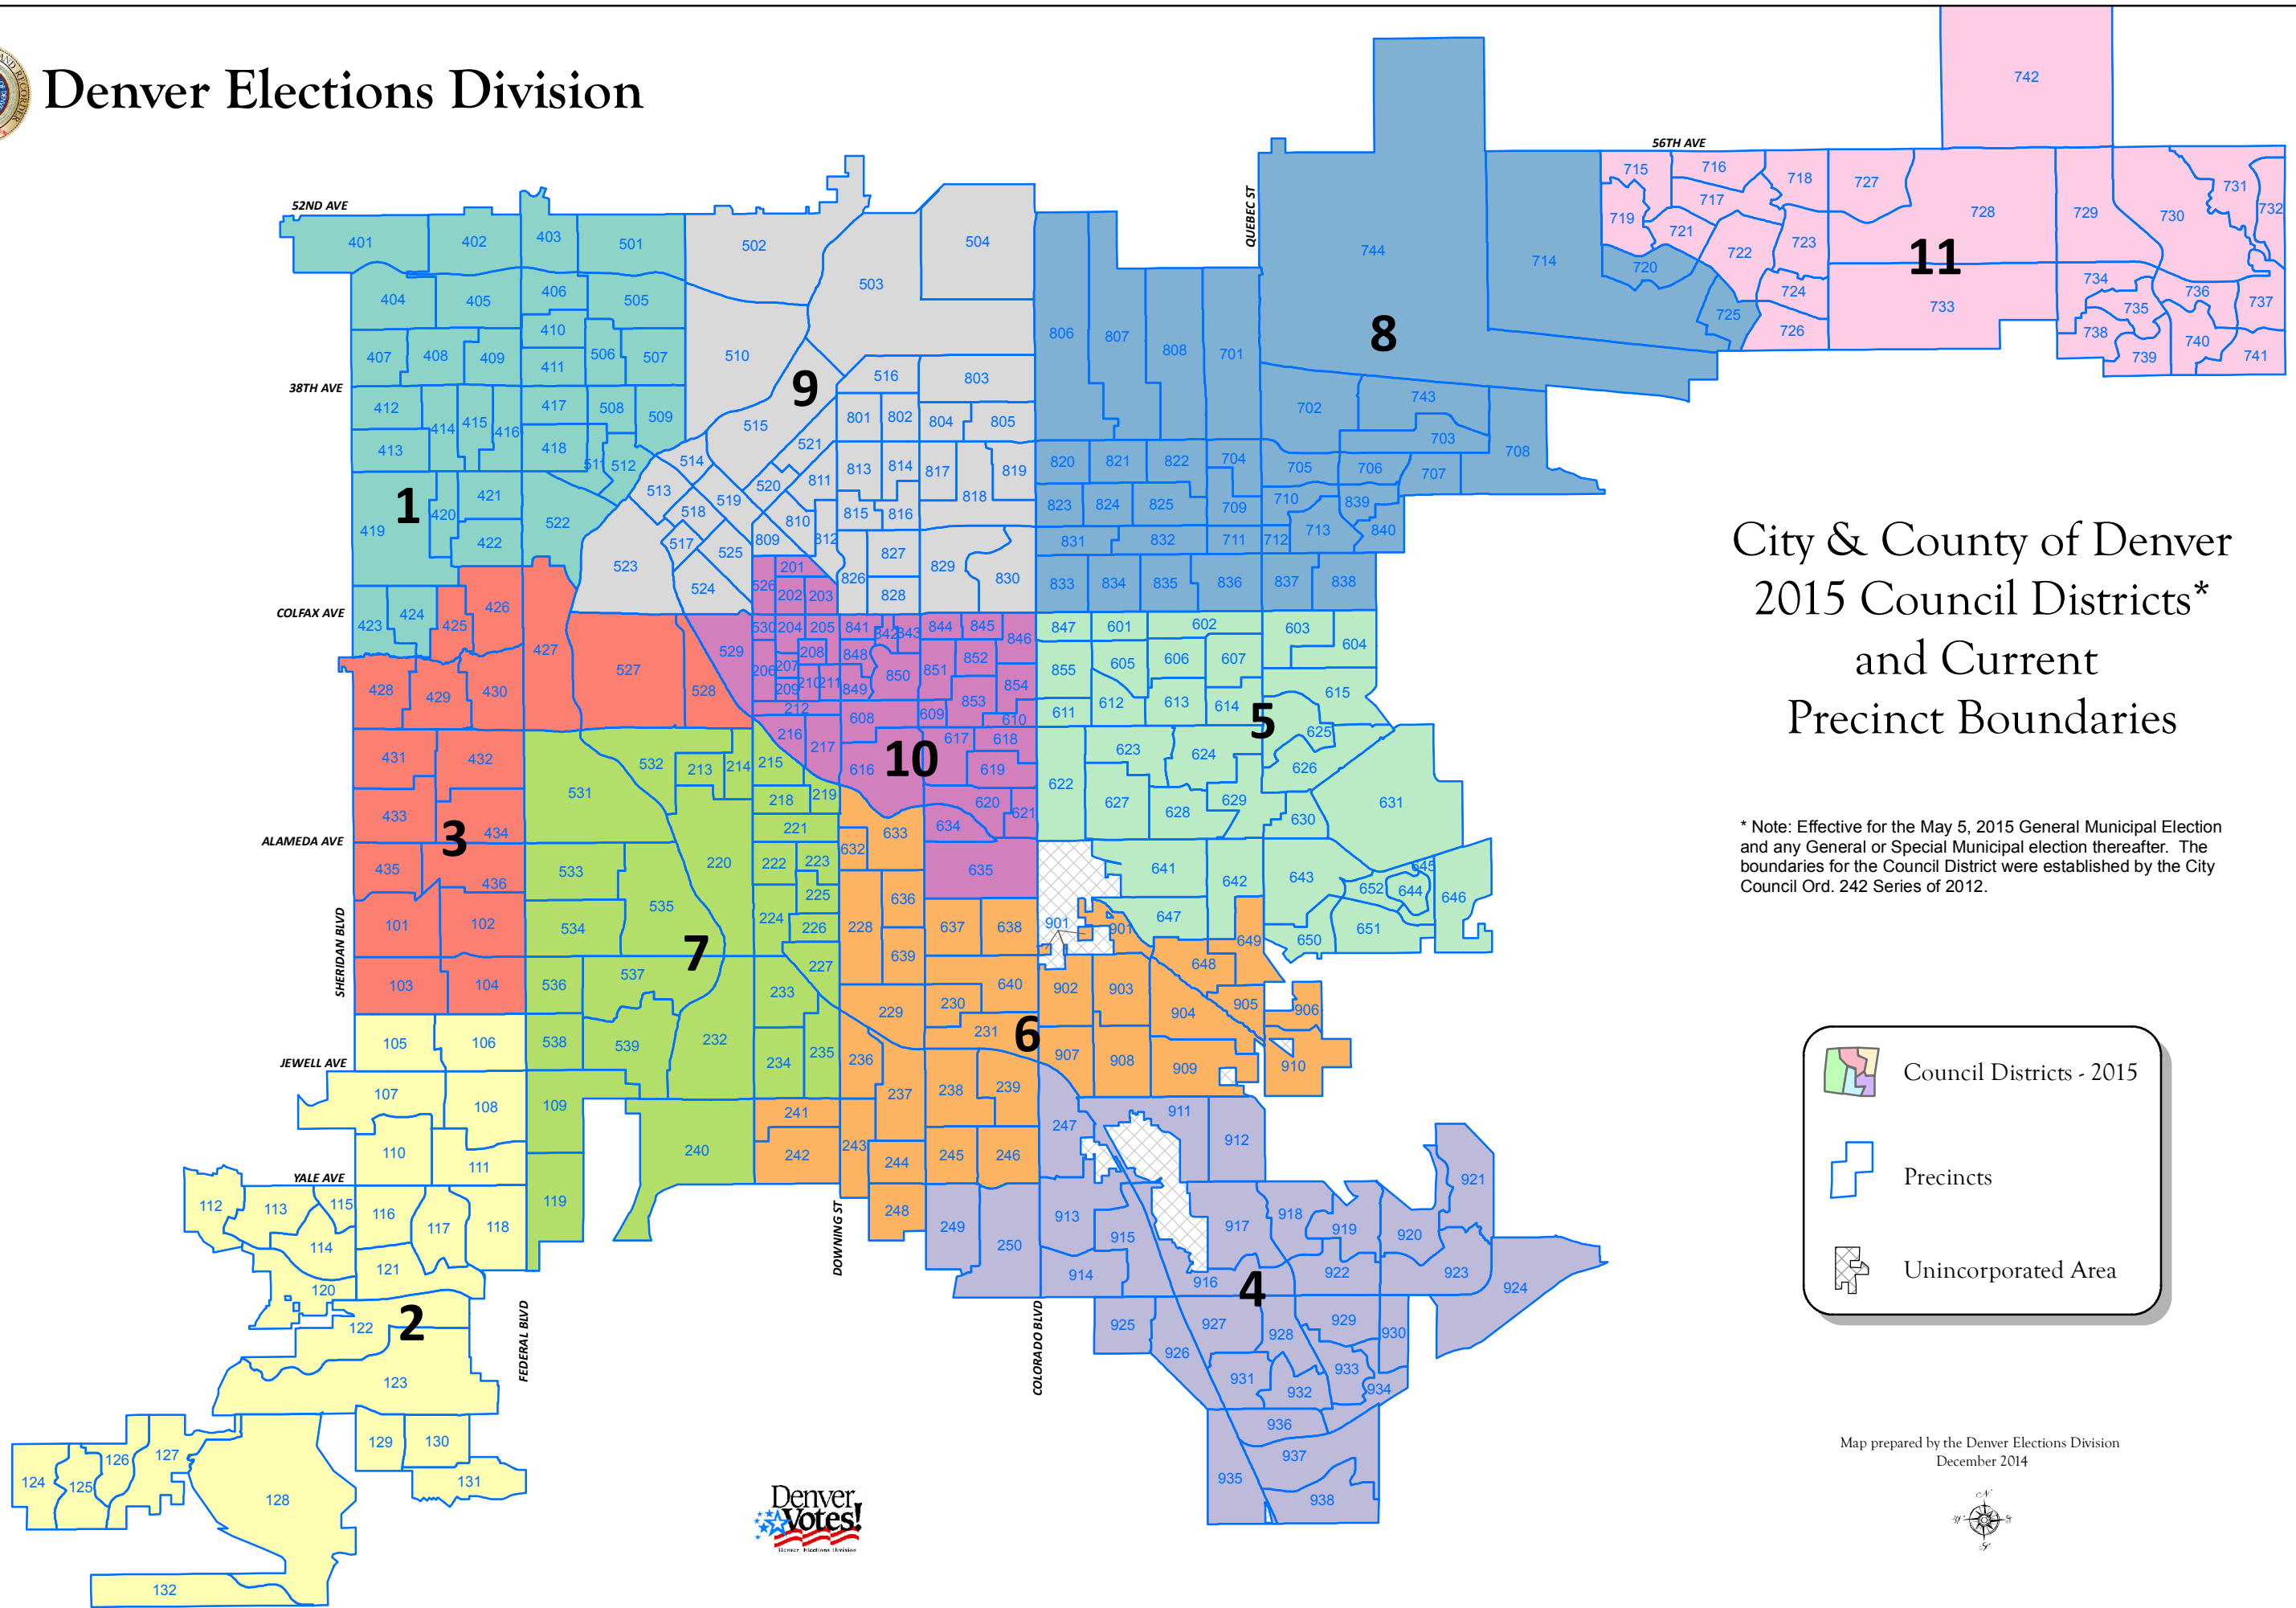

Denver Elections Division

City & County of Denver 2015 Council Districts* and Current Precinct Boundaries

* Note: Effective for the May 5, 2015 General Municipal Election and any General or Special Municipal election thereafter. The boundaries for the Council District were established by the City Council Ord. 242 Series of 2012.

- Council Districts - 2015
- Precincts
- Unincorporated Area

Map prepared by the Denver Elections Division
December 2014