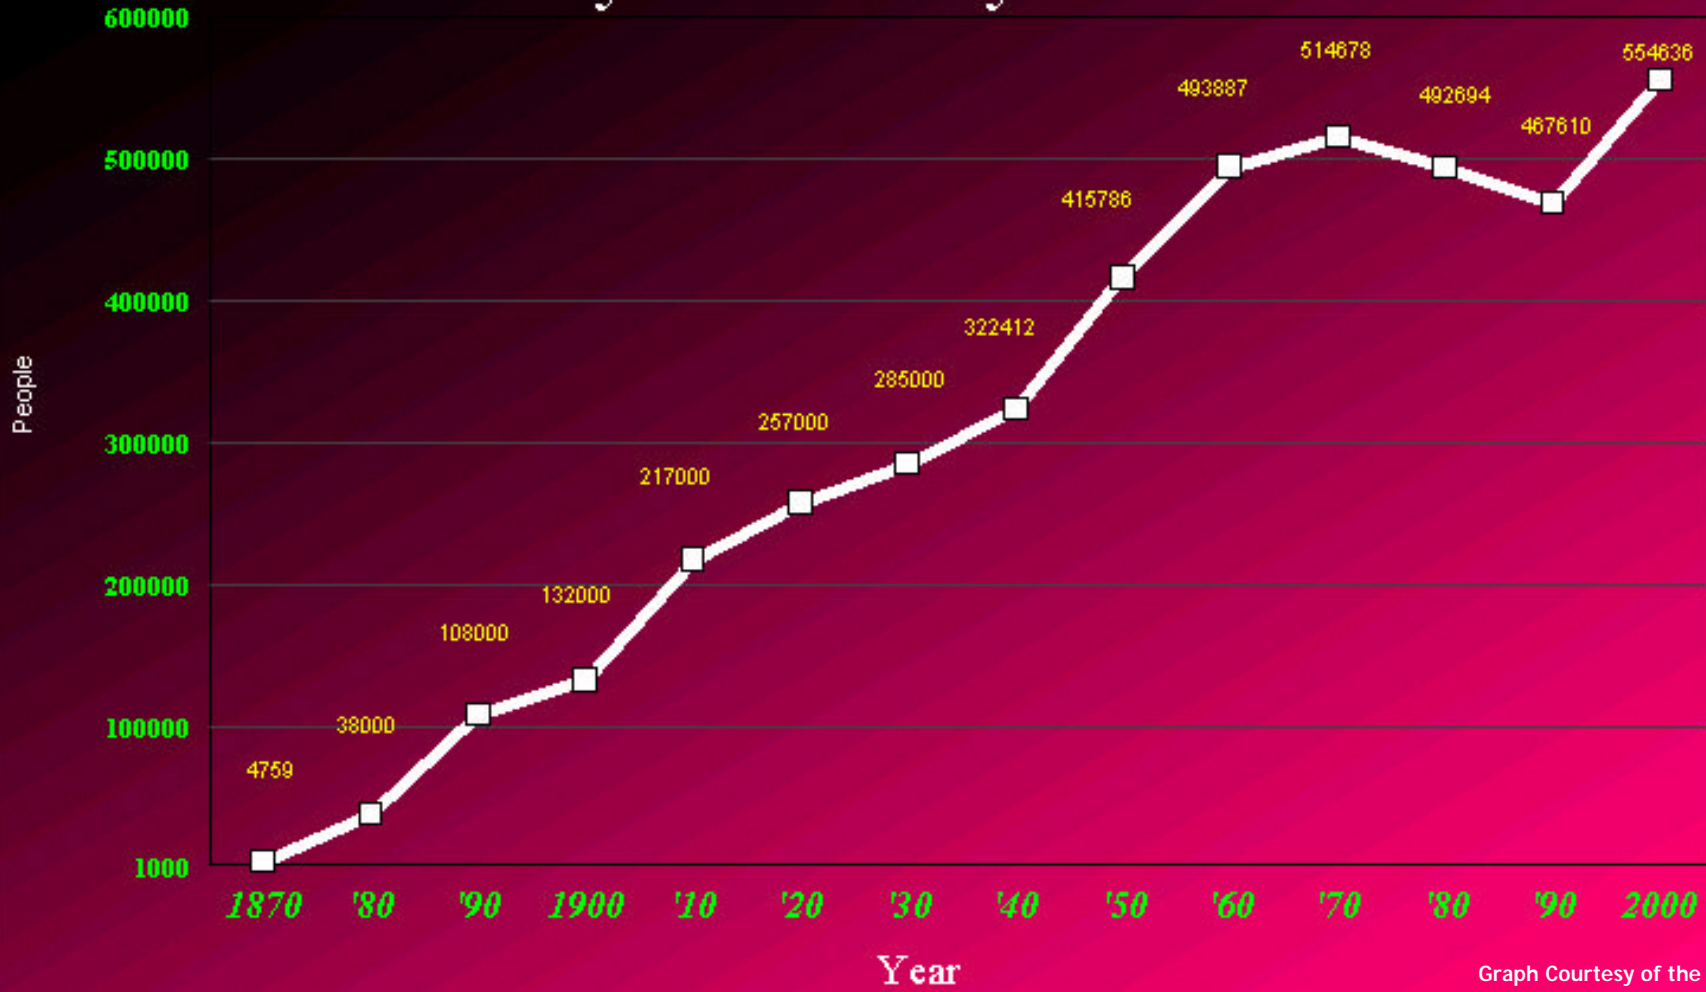

POPULATION CHANGE 1870-2000

City and County of Denver

Graph Courtesy of the
Denver Office of Information Technology
(DOIT)